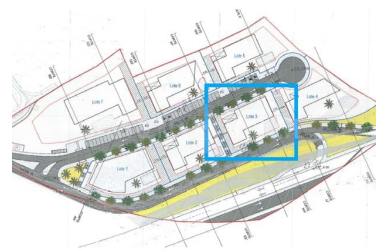

São Gonçalo de Lagos - Land

900

Area (m²)

1169

Land Area (m²)

900 000 €

(EUR €)

Prime Development Land for Sale in Lagos – Investment Opportunity